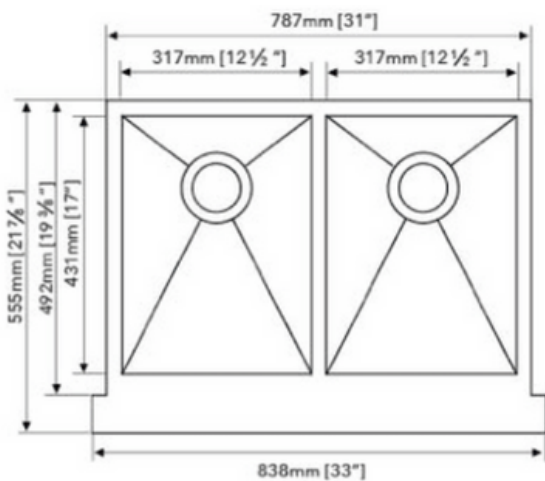

STAINLESS STEEL SINK

SPECIAL ORDER

MODEL: SS-111-20-3322A3

DEPTH	GAUGE
9"	18

- Farmhouse Zero Degree Radius Dual Bowl Sink 50/50
- Dimensions: 33"x21-7/8"
- Material: SS304
- Finish: Brushed

Undercoated and Sound Pads

3-1/2" Drain Opening

Supplied with Fasteners

cUPC Certified

Disclaimer: Nerval makes every effort to provide accurate specification data. However, specification may change without notice. Please visit nerval website to see Nerval's terms and conditions.